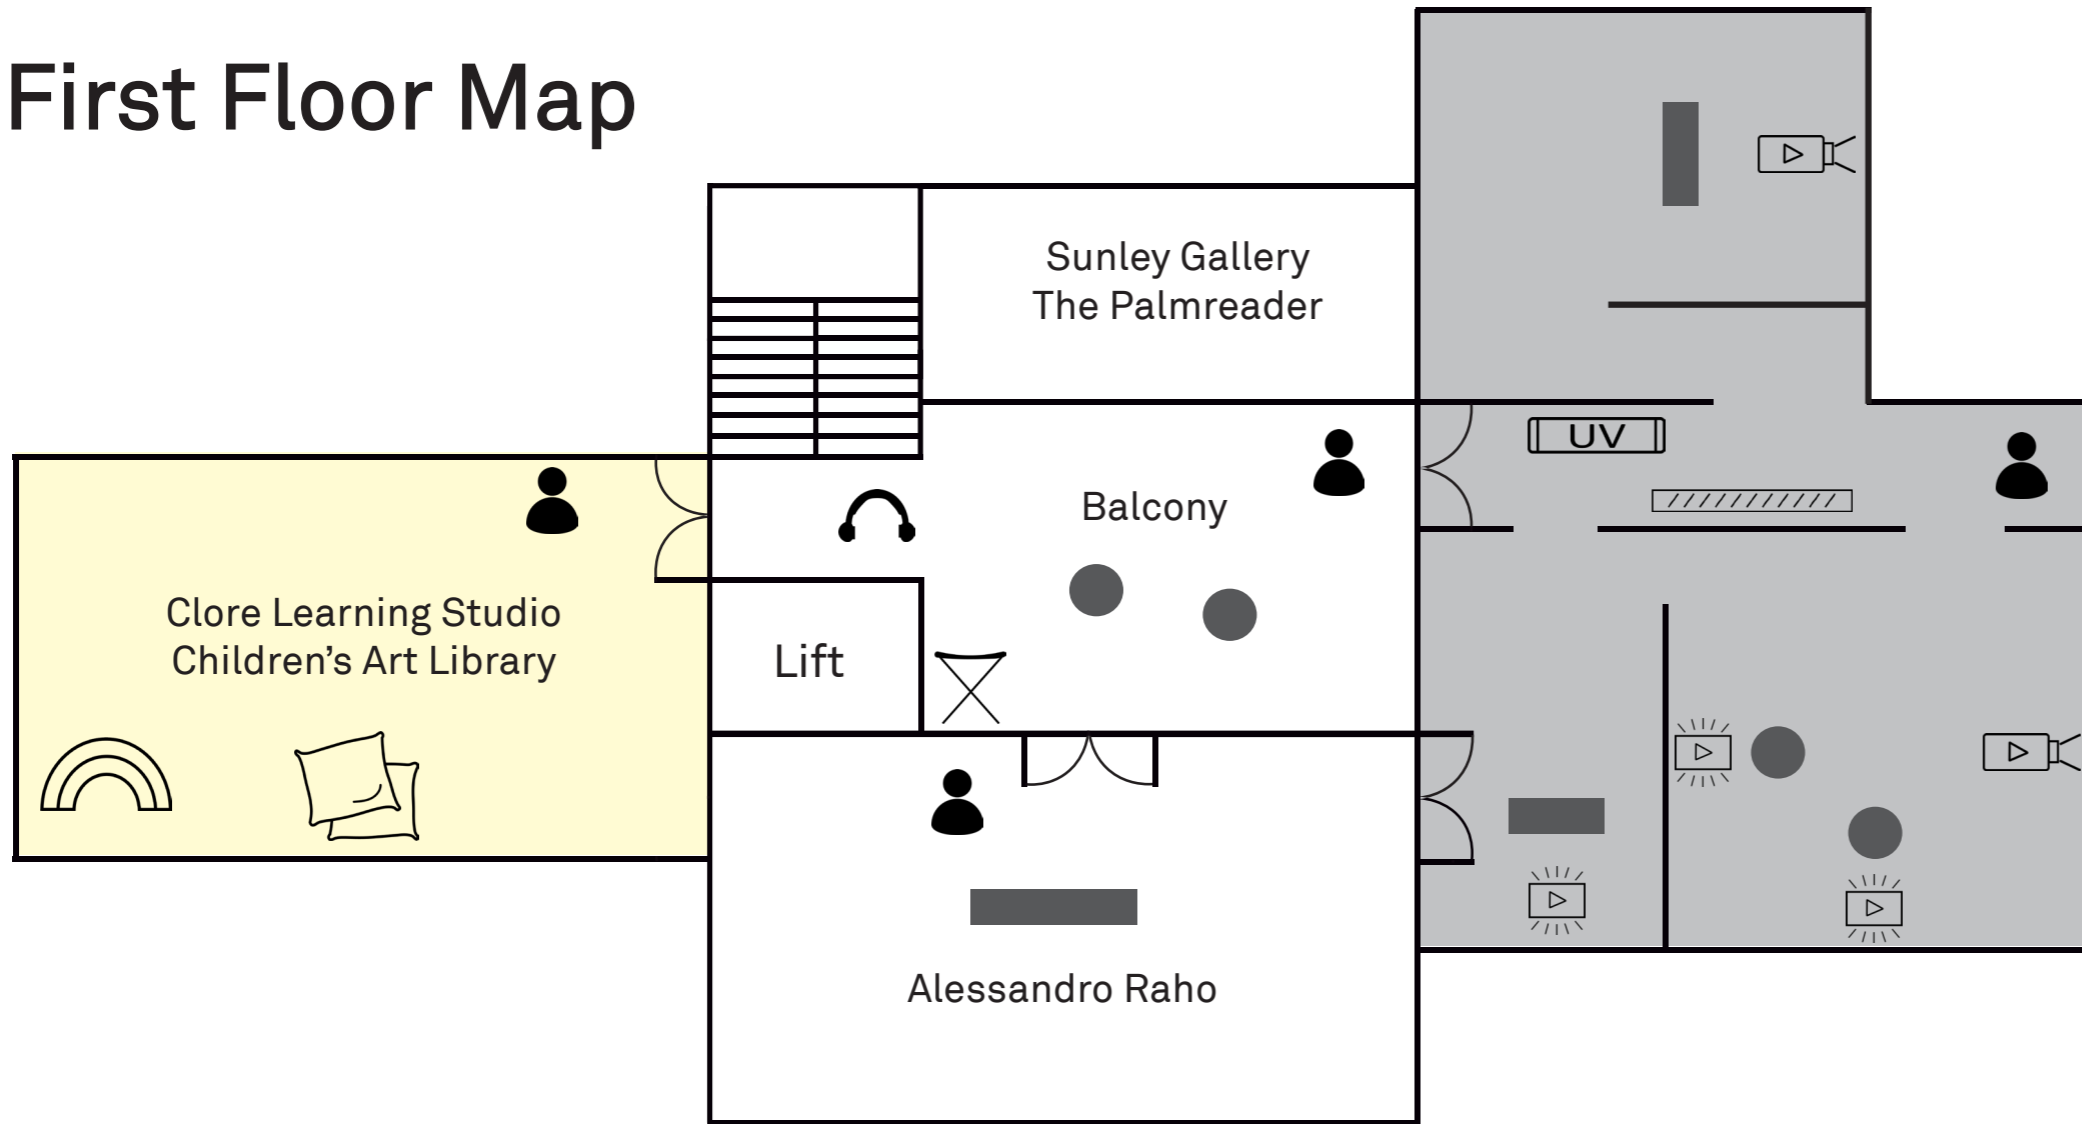

First Floor Map

The audio-visual installation

	Low lighting
	Flashing lights
	Bright video screen
	Projection
	UV light
	Sound out loud
	Shiny surface
	Vibrant colours

The Clore Learning Studio

	Vibrant colours
	Floor cushions

Balcony and galleries

	Member of staff		Portable stools
	Seating		Ear defenders

Wheelchairs are located on the ground floor.

Portable stools and ear defenders are located on the balcony.

Food and drink is not allowed in the galleries but people are welcome to breastfeed or bottle feed their babies.